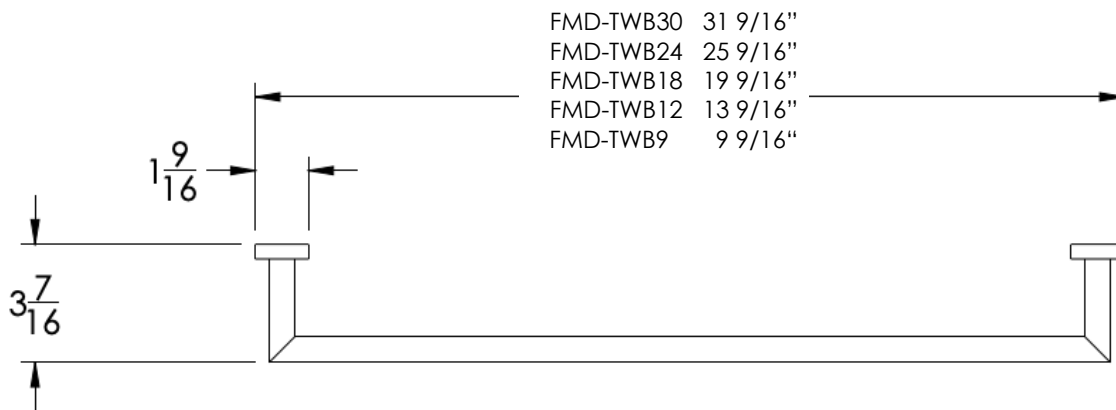

Dimensions in inches

FRONT

TOP

SIDE

NOTE: Dimensions subject to change without notice.