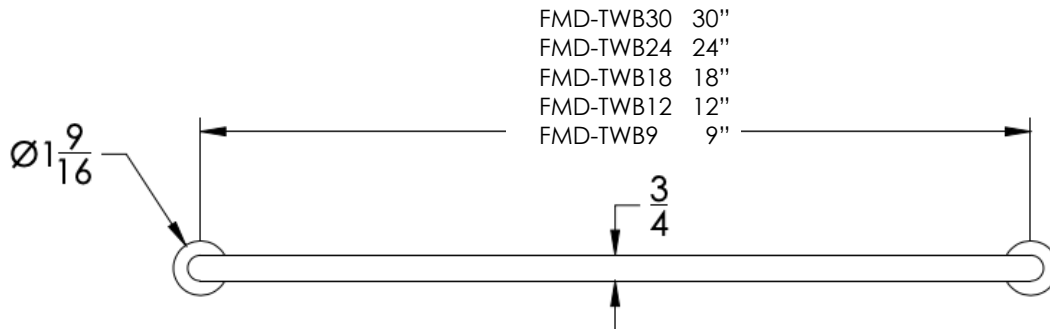

Dimensions in inches

FRONT